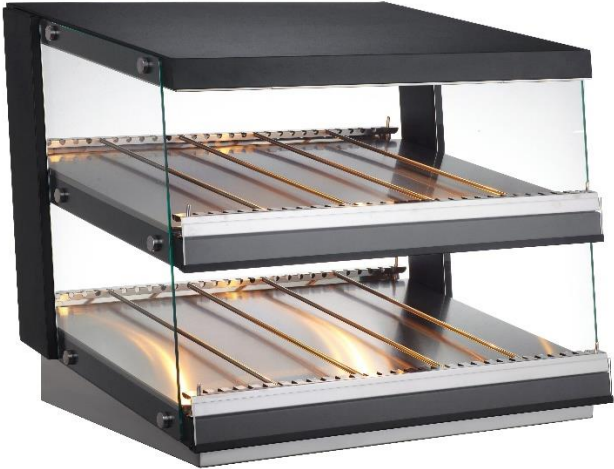

Project: _____

Item: _____

Qty: _____ Date: _____

BakeMax BMHGG01 Titan Series Self-Serve Heated Display Case

Increase impulse sales by displaying your sandwiches, burgers, wraps, pizzas and more with the 31.5" wide BakeMax BMHGG01 Titan Series Self-Serve Heated Display Case. With its slanted shelf design for better product visibility and 1160 watts of heating power to maintain food safe temperatures. The BakeMax BMHGG01 is the ultimate grab and go display warmer for any convenience store, cafeteria, concession stand or other self-serve counter.

Features:

- Constructed with stainless steel, tempered glass sides and fixed rubber feet for extra durability.
- Adjustable thermostatic controls and temperature range of 30-90°C (86-194°F) to maintain food safe temperatures.
- Independent heat & light controls for each shelf to allow flexibility when merchandising a variety of foods.
- Two slanted shelves with adjustable divider rods allowing you to display a wide variety of foods. 8 rods included
- Merchandising / price tag strip
- 1 Year Limited Warranty

Technical Specifications:

- Exterior Dimensions (WDH) 31.5" x 27.6" x 27.2"
- Net Weight 90.5 lb
- 120v / 10 Amps / 1160 W / 60Hz / 1Ph
- Nema 5-15P Plug

Shipping Specifications:

- Packaged Dimensions (WDH) 34" x 30.2" x 29"
- Packaged Weight 97 lb

Adjustable
Divider Bars

Tempered Glass

Merchandising / Price
Tag Strip

** Due to continuous product improvement, specifications are subject to change without notice.

BakeMax[®] / Titan Ventures International Inc.