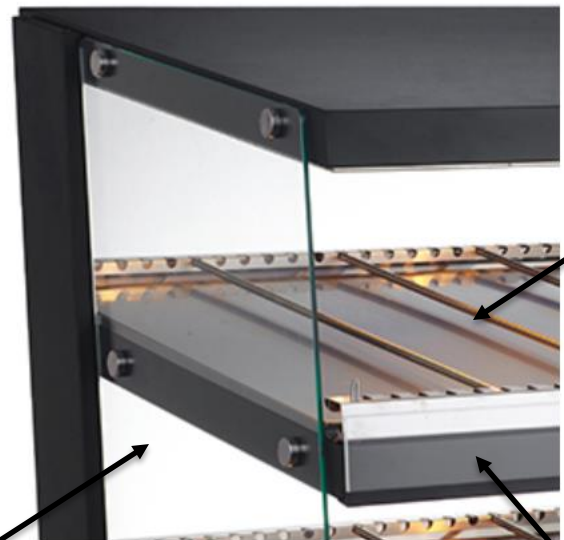

Project: _____

Item: _____

Qty: _____ Date: _____

BakeMax BMHGG01 Titan Series Self-Serve Heated Display Case

Increase impulse sales by displaying your sandwiches, burgers, wraps, pizzas and more with the 31.5" wide BakeMax BMHGG01 Titan Series Self-Serve Heated Display Case. With its slanted shelf design for better product visibility and 1160 watts of heating power to maintain food safe temperatures. The BakeMax BMHGG01 is the ultimate grab and go display warmer for any convenience store, cafeteria, concession stand or other self-serve counter.

Features:

- Constructed with stainless steel, tempered glass sides and fixed rubber feet for extra durability.
- Adjustable thermostatic controls and temperature range of 30-90°C (86-194°F) to maintain food safe temperatures.
- Independent heat & light controls for each shelf to allow flexibility when merchandising a variety of foods.
- Two slanted shelves with adjustable divider rods allowing you to display a wide variety of foods. 8 rods included
- Merchandising / price tag strip
- 1 Year Limited Warranty

Technical Specifications:

- Exterior Dimensions (WDH) 31.5" x 27.6" x 27.2"
- Net Weight 90.5 lb
- 120v / 10 Amps / 1160 W / 60Hz / 1Ph
- Nema 5-15P Plug

Shipping Specifications:

- Packaged Dimensions (WDH) 34" x 30.2" x 29"
- Packaged Weight 97 lb

Adjustable
Divider Bars

Tempered Glass

Merchandising / Price
Tag Strip

** Due to continuous product improvement, specifications are subject to change without notice.

BakeMax[®] / Titan Ventures International Inc.