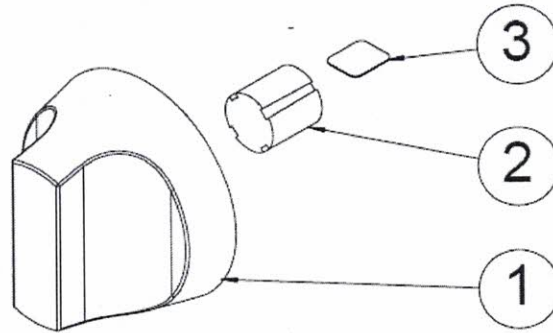

Parts-List for Countertop Manual Gas Griddle (Prime Series)
15" - 24" - 36" - 48" - 60"

BURNER ASSEMBLY – Number 2

#	DESCRIPTION	COMPANY	MODEL	CODE
1	BURNER PCM	ALL	ALL	8.01.53.00009600
2	AIR REGULATOR	ALL	ALL	8.01.27.00000020

GAS DISTRIBUTION TUBE ASSEMBLY - Number 7

#	DESCRIPTION	COMPANY	MODEL	CODE
1	ORIFICE GN #44 (2,18mm)	ALL	ALL	8.27.05.04826218
	ORIFICE LP #54 (1,40mm)	ALL	ALL	8.27.05.04826140
2	DISTRIBUTION TUBE	ALL	PGM15G-CT	8.01.53.00007200
			PGM24G-CT	8.01.52.00072700
			PGM36G-CT	8.01.52.00074600
			PGM48G-CT	8.01.52.00075000
			PGM60G-CT	8.01.53.00009100
3	MANUAL GAS VALVE A18-318	ALL	ALL	3.97.01.00000500
4	PILOT GAS VALVE REGULATOR	ALL	ALL	3.97.01.00000501
5	90 DEGREE FEMALE ELBOW	ALL	ALL	2.80.12.00003425
6	GAS ENTRY TUBE BRACKET	ALL	ALL	8.01.53.00000152
7	GAS ENTRY TUBE	ALL	ALL	8.01.53.00000156

Parts-List for Countertop Manual Gas Griddle (Prime Series)
15" - 24" - 36" - 48" - 60"

KNOB ASSEMBLY – Number 10

#	DESCRIPTION	COMPANY	MODEL	CODE
1	ALUMINIUM KNOB PRIME	ALL	ALL	8.06.18.00000500
2	NYLON BUSHING	ALL	ALL	2.80.05.00000001
3	KNOB LOCK	ALL	ALL	8.01.25.00000064