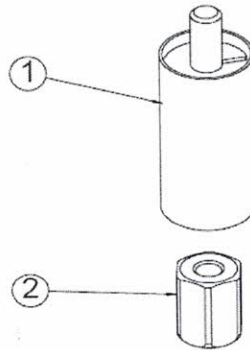

LEG ASSEMBLY – Number 12

#	DESCRIPTION	COMPANY	MODEL	CODE
1	4" LEG	ALL	ALL	8.09.02.00001300
2	4" LEG ADJUSTER	ALL	ALL	8.09.04.00004510

Parts-List for Countertop Manual Gas Griddle (Prime Series)
15" - 24" - 36" - 48" - 60"