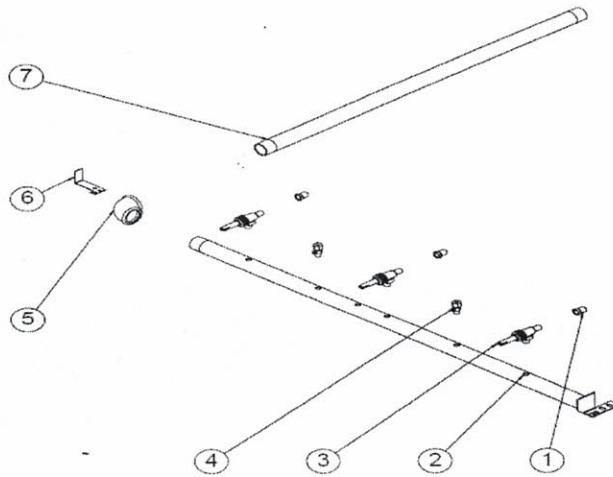

GAS DISTRIBUTION TUBE ASSEMBLY - Number 7

#	DESCRIPTION	COMPANY	MODEL	CODE
1	ORIFICE GN #44 (2,18mm)	ALL	ALL	8.27.05.04826218
	ORIFICE LP #54 (1,40mm)	ALL	ALL	8.27.05.04826140
2	DISTRIBUTION TUBE	ALL	PGM15G-CT	8.01.53.00007200
			PGM24G-CT	8.01.52.00072700
			PGM36G-CT	8.01.52.00074600
			PGM48G-CT	8.01.52.00075000
			PGM60G-CT	8.01.53.00009100
3	MANUAL GAS VALVE A18-318	ALL	ALL	3.97.01.00000500
4	PILOT GAS VALVE REGULATOR	ALL	ALL	3.97.01.00000501
5	90 DEGREE FEMALE ELBOW	ALL	ALL	2.80.12.00003425
6	GAS ENTRY TUBE BRACKET	ALL	ALL	8.01.53.00000152
7	GAS ENTRY TUBE	ALL	ALL	8.01.53.00000156

Parts-List for Countertop Manual Gas Griddle (Prime Series)
15" - 24" - 36" - 48" - 60"