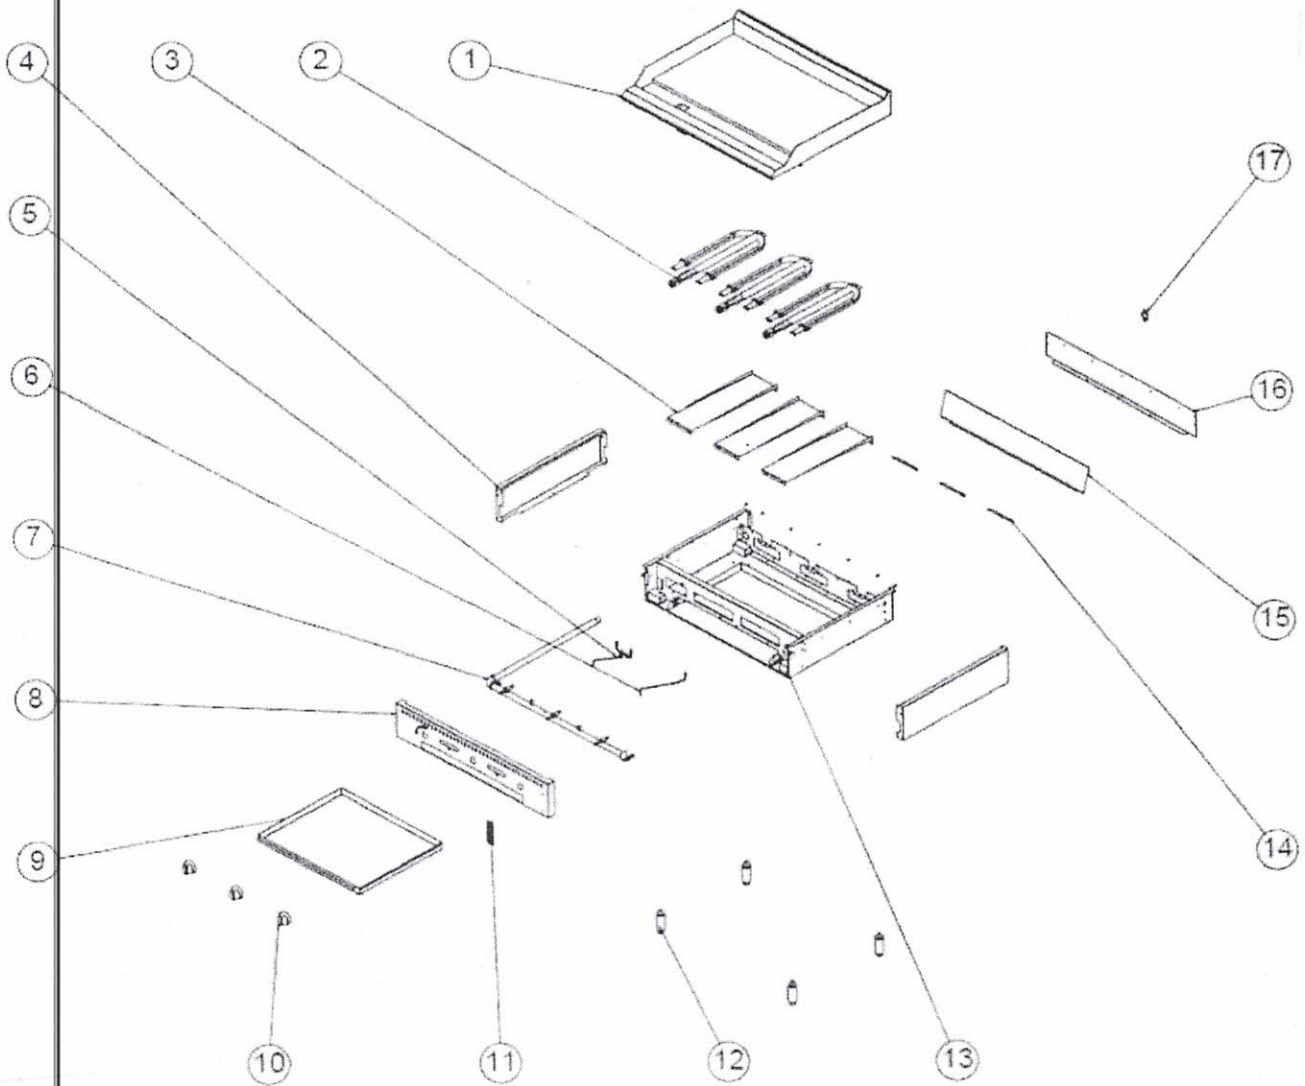

MANUAL GAS GRIDDLE

MODELS

- BACG15
- BACG24
- BACG36
- BACG48
- BACG60