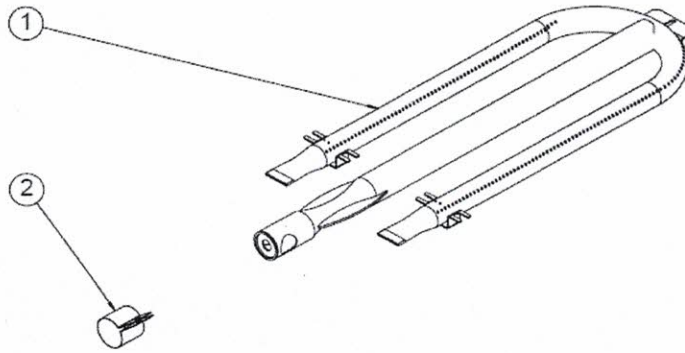

Parts-List for Countertop Manual Gas Griddle (Prime Series)
15" - 24" - 36" - 48" - 60"

BURNER ASSEMBLY – Number 2

#	DESCRIPTION	COMPANY	MODEL	CODE
1	BURNER PCM	ALL	ALL	8.01.53.00009600
2	AIR REGULATOR	ALL	ALL	8.01.27.00000020