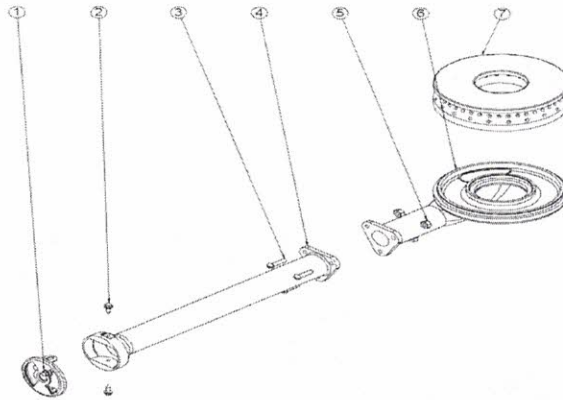

LARGER BURNER ASSEMBLY – Number 2

#	DESCRIPTION	COMPANY	MODEL	CODE
1	AIR REGULATOR	ALL	ALL	8.01.52.00007500
2	SCREW DRILL 4,2 x 1/2" ZB	ALL	ALL	2.60.01.00008004
3	SCREW 3/16"x3/4"	ALL	ALL	2.60.01.06476190
4	EXTENDER BACK BURNER	ALL	ALL	8.01.53.00000041
5	NUT 3/16" CHV5/16" ZB	ALL	ALL	2.60.02.03000476
6	BACK BURNER BASE	ALL	ALL	8.01.53.00000040
7	TOP BURNER	ALL	ALL	8.01.52.00000693