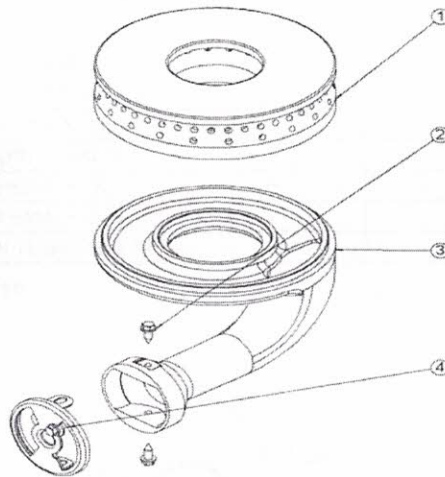

SMALLER BURNER ASSEMBLY – Number 3

#	DESCRIPTION	COMPANY	MODEL	CODE
1	TOP BURNER	ALL	ALL	8.01.52.00000693
2	SCREW DRILL 4,2 x 1/2" ZB	ALL	ALL	2.60.01.00008004
3	FRONTAL BURNER BASE	ALL	ALL	8.01.53.00000039
4	AIR REGULATOR	ALL	ALL	8.01.52.00007500