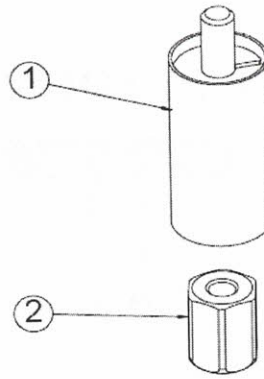

LEG ASSEMBLY – Number 13

#	DESCRIPTION	COMPANY	MODEL	CODE
1	4" LEG	ALL	ALL	8.09.02.00001300
2	4" LEG ADJUSTER	ALL	ALL	8.09.04.00004510

Gas Hot Plate (Prime Series)
12" - 24" - 36" - 48" - 60"