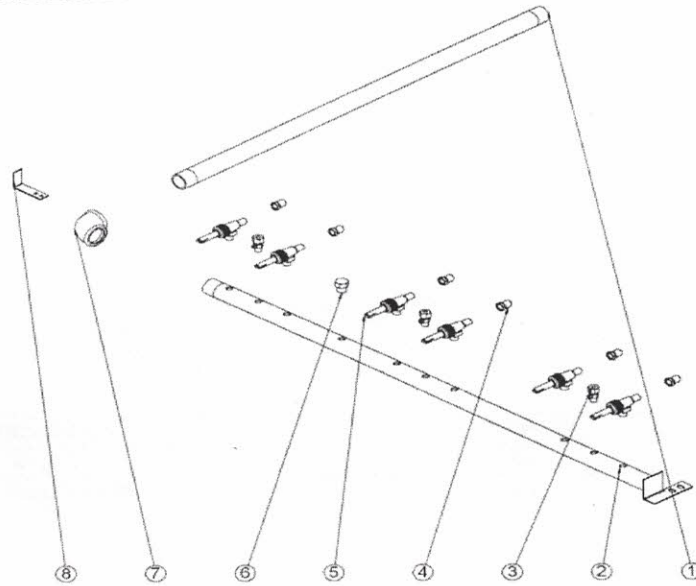

GAS DISTRIBUTION TUBE ASSEMBLY – Number 9

#	DESCRIPTION	COMPANY	MODEL	CODE
1	GAS ENTRY TUBE	ALL	ALL	8.01.53.00024800
2	DISTRIBUTION TUBE	ALL	PHP12G-CT	8.01.53.00000600
			PHP24G-CT	8.01.53.00000800
			PHP36G-CT	8.01.53.00001000
			PHP48G-CT	8.01.53.00009900
			PHP60G-CT	8.01.53.00049000
3	PILOT VALVE	ALL	ALL	3.97.01.00000501
4	ORIFICE GN #40 (2,49mm)	ALL	ALL	8.27.05.04826249
	ORIFICE LP #53 (1,51mm)	ALL	ALL	8.27.05.04826151
5	GAS SECURITY VALVE	ALL	ALL	3.97.01.00000500
6	BRASS HEAD PLUG	ALL	ALL	8.27.05.00009219
7	90 DEGREE FEMALE ELBOW	ALL	ALL	2.80.12.00003425
8	DISTRIBUTION TUBE BRACKET	ALL	ALL	8.01.52.00000783