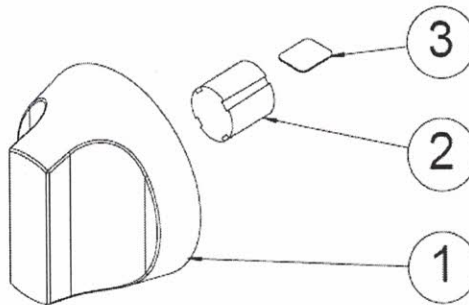

KNOB ASSEMBLY – Number 10

#	DESCRIPTION	COMPANY	MODEL	CODE
1	ALUMINIUM KNOB PRIME	ALL	ALL	8.06.18.00000500
2	NYLON BUSHING	ALL	ALL	2.80.05.00000001
3	KNOB LOCK	ALL	ALL	8.01.25.00000064

Gas Hot Plate (Prime Series)
12" - 24" - 36" - 48" - 60"