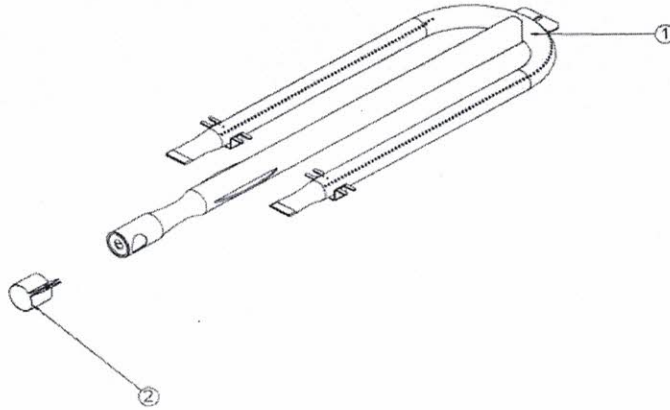

BURNER ASSEMBLY – Number 54

#	DESCRIPTION	COMPANY	MODEL	CODE
1	BURNER PCM	ALL	ALL	8.01.53.00009600
2	AIR REGULATOR	ALL	ALL	8.01.27.00000020