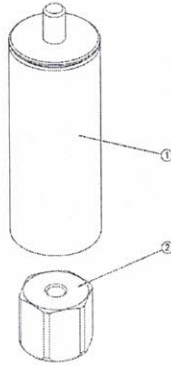

GAS DISTRIBUTION TUBE ASSEMBLY – Number 64

#	DESCRIPTION	COMPANY	MODEL	CODE
1	GAS ENTRY TUBE BRACKET	ALL	ALL	8.01.53.00000152
2	3/4" MCD 90 DEGREE FEMALE ELBOW	ALL	ALL	2.80.12.00003425
3	STOVE GAS ENTRY TUBE	ALL	ALL	8.01.52.00000144
4	1/4" NPT HEAD PLUG	ALL	ALL	8.27.05.00009794
5	ORIFICE GN #40 (2,49mm)	ALL	ALL	8.27.05.04826249
	ORIFICE LP #53 (1,51mm)			8.27.05.04826151
6	PILOT VALVE	ALL	ALL	3.97.01.00000501
7	THERMOSTATIC SECURITY GAS VALVE ABJC	ALL	ALL	8.97.01.00057579
---	ABJC GAS SECURITY GAS FDB/PRIME AND B1H2 THERMOCOUPLE 1500MM	ALL	ALL	8.01.53.00100680
8	SECURITY GAS VALVE	ALL	ALL	3.97.01.00000500
9	ORIFICE LP #54 (1,40mm)	ALL	ALL	8.27.05.04826218
	ORIFICE GN #44 (2,18mm)	ALL	ALL	8.27.05.04826140
10	DISTRIBUTION TUBE	ALL	ALL	8.01.53.00030900

KNOB ASSEMBLY – Number 22

#	DESCRIPTION	COMPANY	MODEL	CODE
1	ALUMINIUM KNOB PRIME	ALL	ALL	8.06.18.00000500
2	NYLON BUSHING	ALL	ALL	2.80.05.00000001
3	KNOB LOCK	ALL	ALL	8.01.25.00000064

LEGS 6" - Number 35

#	DESCRIPTION	COMPANY	MODEL	CODE
1	6" LEG	ALL	ALL	8.01.52.00007700
2	6" LEG ADJUSTER	ALL	ALL	8.01.52.00000023