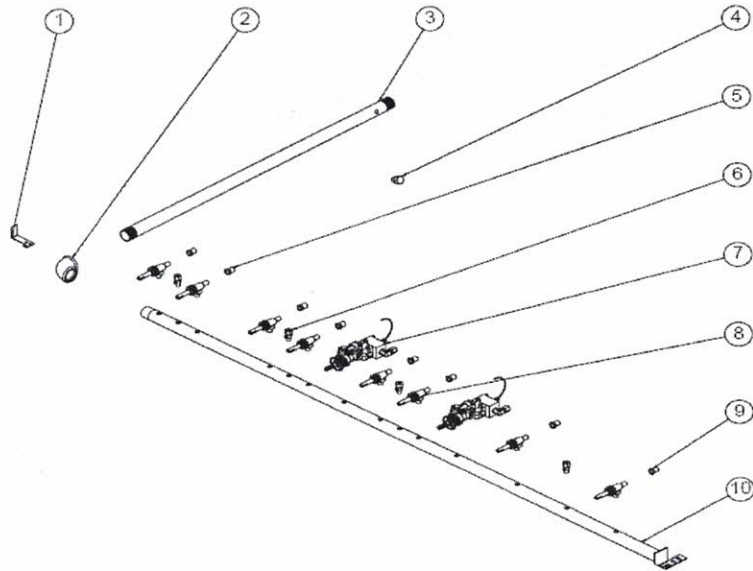

GAS DISTRIBUTION TUBE ASSEMBLY – Number 64

#	DESCRIPTION	COMPANY	MODEL	CODE
1	GAS ENTRY TUBE BRACKET	ALL	ALL	8.01.53.00000152
2	3/4" MCD 90 DEGREE FEMALE ELBOW	ALL	ALL	2.80.12.00003425
3	STOVE GAS ENTRY TUBE	ALL	ALL	8.01.52.00000144
4	1/4" NPT HEAD PLUG	ALL	ALL	8.27.05.00009794
5	ORIFICE GN #40 (2,49mm)	ALL	ALL	8.27.05.04826249
	ORIFICE LP #53 (1,51mm)			8.27.05.04826151
6	PILOT VALVE	ALL	ALL	3.97.01.00000501
7	THERMOSTATIC SECURITY GAS VALVE ABJC	ALL	ALL	8.97.01.00057579
---	ABJC GAS SECURITY GAS FDB/PRIME AND B1H2 THERMOCOUPLE 1500MM	ALL	ALL	8.01.53.00100680
8	SECURITY GAS VALVE	ALL	ALL	3.97.01.00000500
9	ORIFICE LP #54 (1,40mm)	ALL	ALL	8.27.05.04826218
	ORIFICE GN #44 (2,18mm)	ALL	ALL	8.27.05.04826140
10	DISTRIBUTION TUBE	ALL	ALL	8.01.53.00030900