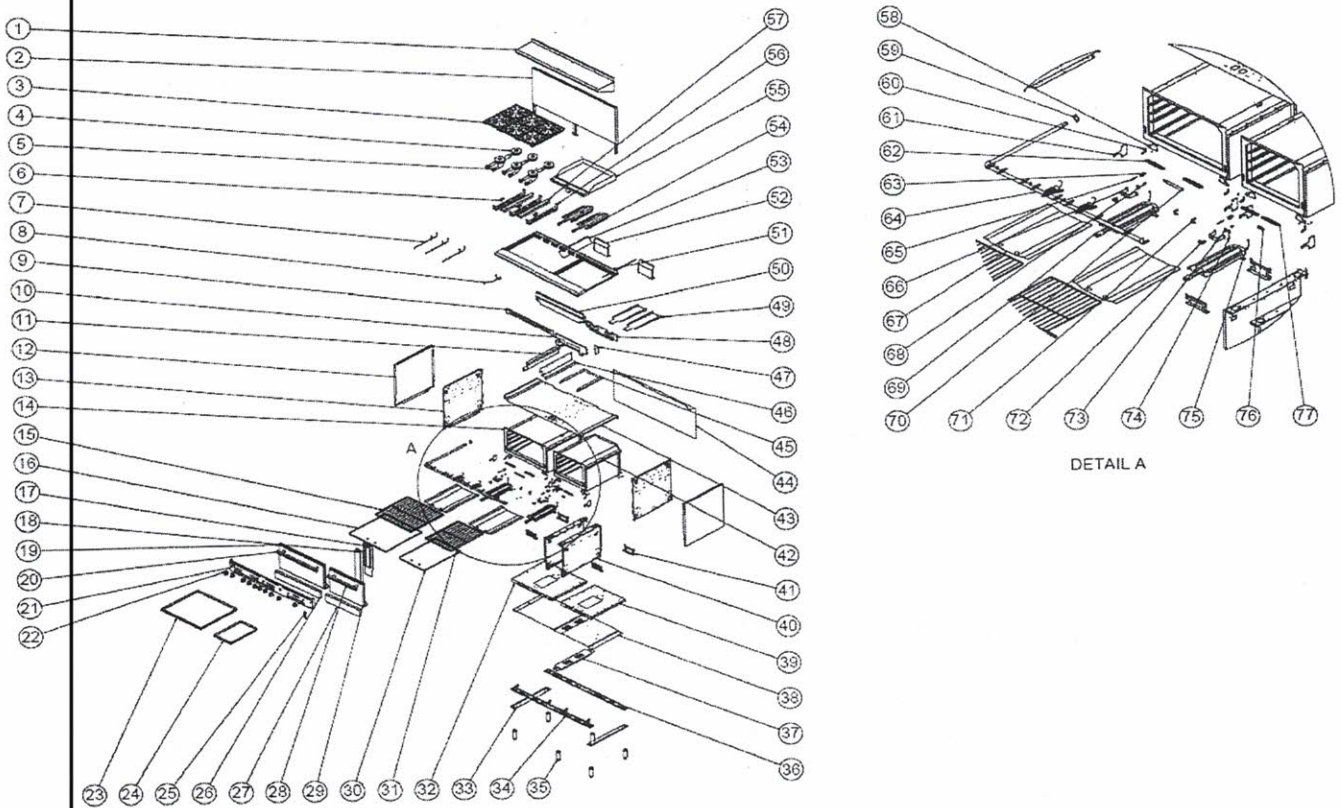

BAS36-24-2 – 6 Burner Gas Range w/ 24” Manual Griddle

© BakeMax (TVI) 2022
270 Baig Blvd, Suite A3
Moncton, NB., E1E1C8

#	DESCRIPTION	COMPANY	MODEL	CODE
1	SHELVE 60" PRIME SERIES	ALL	PRM60G-ST	8.01.53.00030200
2	BACK GUARD ASSEMBLY 60"	ALL	PRM60G-ST	8.01.53.00030100
3	TOP GRATE FOR RANGES	ALL	PRM60G-ST	8.01.25.00000110
4	BACK BURNER ASSEMBLY FOR RESTAURANT RANGES	ALL	PRM60G-ST	8.01.52.00061200
5	FRONT BURNER ASSEMBLY FOR RESTAURANT RANGES	ALL	PRM60G-ST	8.01.52.00061100
6	LARGER BURNER SUPPORT	ALL	PRM60G-ST	8.01.53.00000007
7	PILOT TUBE ASSEMBLY RESTAURANT/PRIME	ALL	PRM60G-ST	8.01.52.00014500
8	MANUAL GRIDDLE PILOT ASSEMBLY	ALL	PRM60G-ST	8.01.52.00072500
9	STOVE INTERNAL FRONT	ALL	PRM60G-ST	8.01.53.00000023
10	MANUAL GRIDDLE INTERNAL FRONT	ALL	PRM60G-ST	8.01.53.00000411
11	CENTRAL LEFT CLOSURE	ALL	PRM60G-ST	8.01.53.00000412
12	EXTERNAL SIDE	ALL	PRM60G-ST	8.01.53.00000360
13	BOTTOM / SIDE	ALL	PRM60G-ST	8.01.53.00000361
14	36" OVEN ASSEMBLY	ALL	PRM60G-ST	8.01.53.00030500
15	OVEN GRATE 36"	ALL	PRM60G-ST	4.01.53.00000002
16	36" OVEN INTERNAL BOTTOM	ALL	PRM60G-ST	8.01.53.00000348
17	CENTRAL MIRROR	ALL	PRM60G-ST	8.01.53.00000424
18	CENTRAL PANEL	ALL	PRM60G-ST	8.01.53.00000439
19	36" OVEN DOOR ASSEMBLY	ALL	PRM60G-ST	8.01.53.00027700
20	36" AND 60" OVEN DOOR HANDLE ASSEMBLY	ALL	PRM60G-ST	8.01.53.00028600
21	PANEL	ALL	PRM60G-ST	8.01.53.00000398
22	KNOBS	ALL	PRM60G-ST	8.01.53.00001900
23	STOVE CRUMB TRAY	ALL	PRM60G-ST	8.01.53.00000357
24	MANUAL GRIDDLE CRUMB TRAY	ALL	PRM60G-ST	8.01.53.00000426
25	VENANCIO LOGO	VENANCIO	PRM60G-ST	2.90.02.00012033
26	36" OVEN MOVING PANEL ASSEMBLY	ALL	PRM60G-ST	8.01.53.00027900
27	24" OVEN MOVING PANEL ASSEMBLY	ALL	PRM60G-ST	8.01.53.00029100
28	24" AND 60" OVEN DOOR HANDLE ASSEMBLY	ALL	PRM60G-ST	8.01.53.00029400
29	24" OVEN DOOR ASSEMBLY	ALL	PRM60G-ST	8.01.53.00029200
30	24" OVEN INTERNAL BOTTOM	ALL	PRM60G-ST	8.01.53.00000392
31	OVEN GRATE 24"	ALL	PRM60G-ST	4.01.53.00000003
32	36" OVEN BURNER BOTTOM BASE	ALL	PRM60G-ST	8.01.53.00000355
33	PRODUCT SIDE BASE	ALL	PRM60G-ST	8.01.53.00000347
34	FRONT BOTTOM REINFORCEMENT ASSEMBLY	ALL	PRM60G-ST	8.01.53.00030000
35	LEGS 6"	ALL	PRM60G-ST	8.01.52.00007600
36	PRODUCT BASE	ALL	PRM60G-ST	8.01.53.00000399
37	CENTRAL LEG REINFORCEMENT	ALL	PRM60G-ST	8.01.53.00000418
38	CENTRAL BOTTOM BASE	ALL	PRM60G-ST	8.01.53.00000401
39	24" OVEN BURNER BOTTOM BASE	ALL	PRM60G-ST	8.01.53.00000390
40	CENTRAL SIDE BASE	ALL	PRM60G-ST	8.01.53.00000403
41	DEFLECTOR BRACKET	ALL	PRM60G-ST	8.01.53.00000349
42	24" OVEN ASSEMBLY	ALL	PRM60G-ST	8.01.53.00028900
43	STOVE BOTTOM	ALL	PRM60G-ST	8.01.53.00000397
44	EXTERNAL BACK	ALL	PRM60G-ST	8.01.53.00000402
45	TRAY GUIDE	ALL	PRM60G-ST	8.01.53.00000148
46	CENTRAL RIGHT CLOSURE	ALL	PRM60G-ST	8.01.53.00000413
47	VALVE PROTECTION	ALL	PRM60G-ST	8.01.53.00000425
48	MANUAL GRIDDLE INTERNAL BACK	ALL	PRM60G-ST	8.01.53.00000410
49	BURNER DEFLECTOR	ALL	PRM60G-ST	8.01.53.00000427
50	STOVE INTERNAL BACK	ALL	PRM60G-ST	8.01.53.00000022
51	FINISH ASSEMBLY	ALL	PRM60G-ST	8.01.53.00030300
52	OVEN CHIMNEY ASSEMBLY	ALL	PRM60G-ST	8.01.53.00027800
53	SIDE DEFLECTOR	ALL	PRM60G-ST	8.01.53.00000008
54	MANUAL GRIDDLE BURNER ASSEMBLY	ALL	PRM60G-ST	8.01.53.00030600
55	24" MANUAL GRIDDLE ASSEMBLY	ALL	PRM60G-ST	8.01.53.00030400