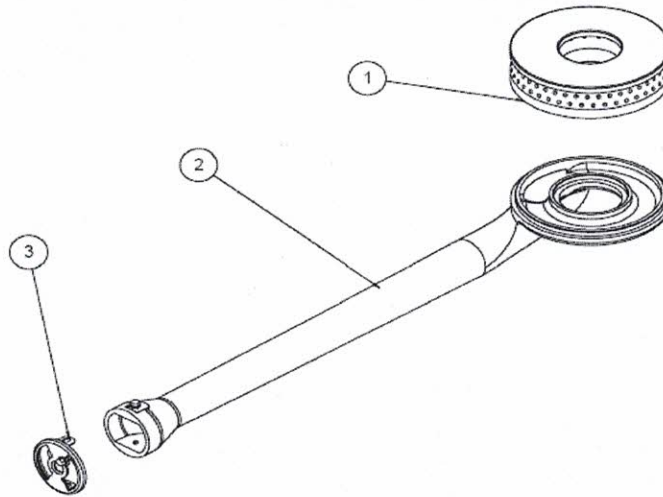

BACK BURNER ASSEMBLY FOR RESTAURANT RANGES – Number 4

#	DESCRIPTION	COMPANY	MODEL	CODE
1	TOP BURNER	ALL	ALL	8.01.52.00000693
2	BURNER BASE	ALL	ALL	8.01.52.00000130
3	AIR REGULATOR	ALL	ALL	8.01.52.00007500