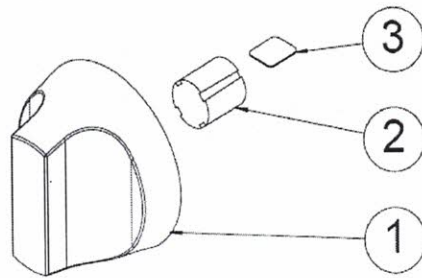

KNOB ASSEMBLY – Number 22

#	DESCRIPTION	COMPANY	MODEL	CODE
1	ALUMINIUM KNOB PRIME	ALL	ALL	8.06.18.00000500
2	NYLON BUSHING	ALL	ALL	2.80.05.00000001
3	KNOB LOCK	ALL	ALL	8.01.25.00000064