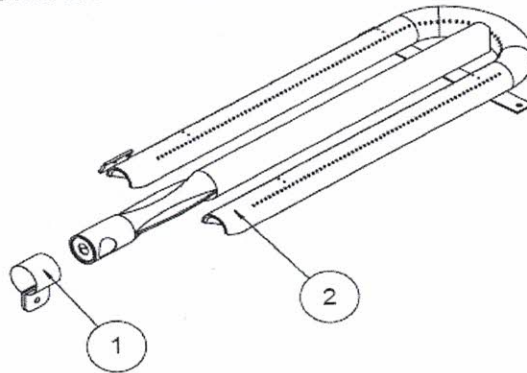

BURNER ASSEMBLY FOR OVEN R/G – Number 69

#	DESCRIPTION	COMPANY	MODEL	CODE
1	AIR REGULATOR	ALL	ALL	8.01.52.00062500
2	BURNER OVEN	ALL	ALL	8.01.27.00000020