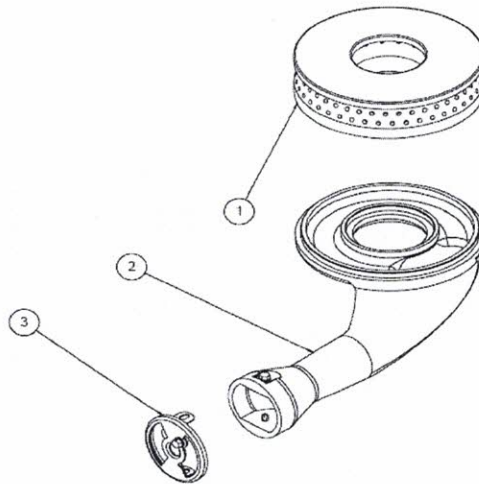

FRONT BURNER ASSEMBLY FOR RESTAURANT RANGES – Number 5

#	DESCRIPTION	COMPANY	MODEL	CODE
1	TOP BURNER	ALL	ALL	8.01.52.00000693
2	BURNER BASE	ALL	ALL	8.01.52.00000131
3	AIR REGULATOR	ALL	ALL	8.01.52.00007500