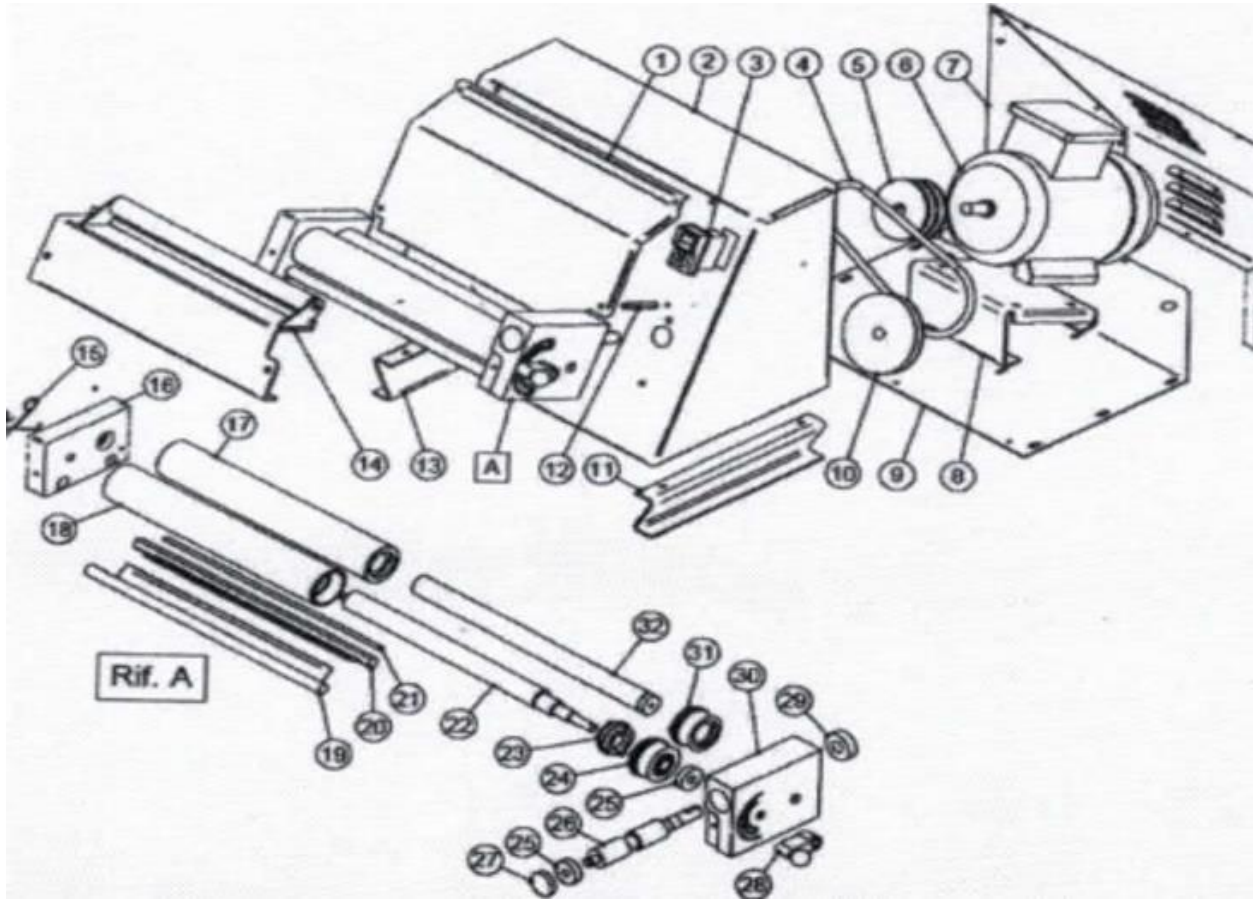

BakeMax®

www.BakeMax.com

| # | BakeMax Part # | Description | # | BakeMax Part # | Description |
|----|----------------|--------------------|----|----------------|---------------------|
| 1 | EPS12/01/001 | DOUGH ROUNDER | 17 | EPS12/01/017 | INTERNAL ROLLER |
| 2 | EPS12/01/002 | FRAME | 18 | EPS12/01/018 | EXTERNAL ROLLER |
| 3 | EPS12/01/003 | MAIN SWITCH | 19 | EPS12/01/019 | OUTER SCRAPER |
| 4 | EPS12/01/004 | BELT | 20 | EPS12/01/020 | INTERNAL SCRAPER |
| 5 | EPS12/01/005 | TWO GROOVE PULLEY | 21 | EPS12/01/021 | PROTECTION BAR |
| 6 | EPS12/01/006 | MOTOR | 22 | EPS12/01/022 | EXTERNAL SHAFT |
| 7 | EPS12/01/007 | BACK CASING | 23 | TPS16/03/035 | SPIDER COUNTER KIT |
| 8 | EPS12/01/008 | SUPPORT MOTOR | 24 | TPS16/03/036 | EXTERNAL GEARS |
| 9 | EPS12/01/009 | SUPPORT | 25 | TPS16/03/037 | BEARING 6200 |
| 10 | EPS12/01/010 | ONE GROVE PULLEY | 26 | EPS12/01/026 | WORM SCREW |
| 11 | EPS12/01/11/13 | BASE | 27 | TPS16/03/038 | STOPPER |
| 12 | EPS12/01/012 | CHUTE PIECE | 28 | TPS16/03/040 | REGULATOR KNOB |
| 13 | EPS12/01/11/13 | BASE | 29 | TPS16/03/041 | BEARING 6202 |
| 14 | EPS12/01/014 | SAFETY DEVICE | 30 | TPS16/03/042A | LOWER BLOCK 21 HOLE |
| 15 | TPS16/03/027 | SOFT PASTA SCRAPER | 31 | TPS16/03/043 | INTERNAL GEARS |
| 16 | TPS16/03/045A | LOWER BLOCK | 32 | EPS12/01/032 | INTERNAL SHAFT |