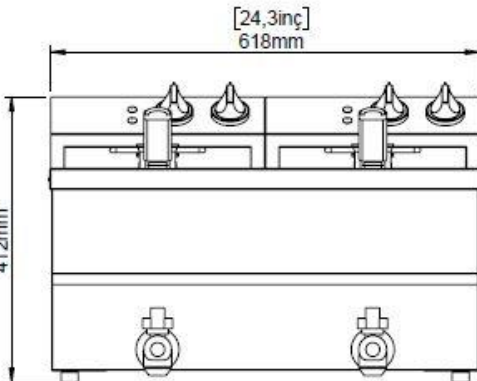

**Due to continuous product improvement, specifications are subject to change without notice.

BakeMax® / Titan Ventures International Inc.

Warehouses:

20 Caribou St, Moncton, NB E1H 0P3

5705 Valley Belt Rd Independence, OH 44131

1201 E 27th Terrace Pittsburg, KS 66762

Toll Free: 1-800-565-BAKE (2253)

Phone: 506-858-8990

Fax: 506- 859-6929

Email: Sales@BakeMax.com