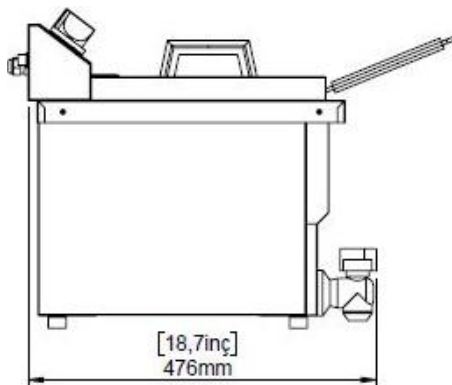

**Due to continuous product improvement, specifications are subject to change without notice.

BakeMax® / Titan Ventures International Inc.

Warehouses:

20 Caribou St, Moncton, NB E1H 0P3

5705 Valley Belt Rd Independence, OH 44131

1201 E 27th Terrace Pittsburg, KS 66762

Toll Free: 1-800-565-BAKE (2253)

Phone: 506-858-8990

Fax: 506- 859-6929

Email: Sales@BakeMax.com