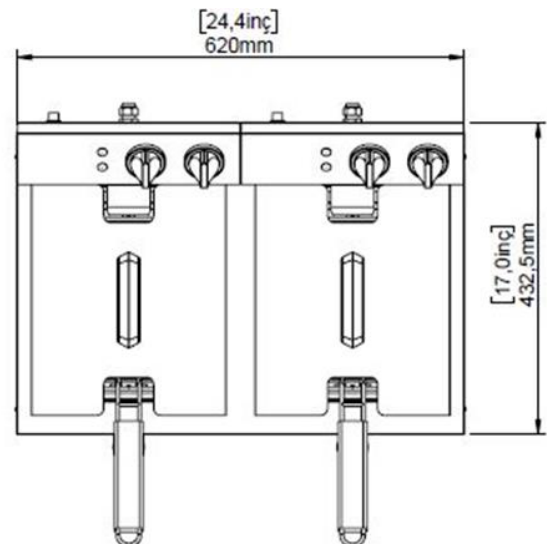

**Due to continuous product improvement, specifications are subject to change without notice.

BakeMax® / Titan Ventures International Inc.

Warehouses:

20 Caribou St, Moncton, NB E1H 0P3

5705 Valley Belt Rd Independence, OH 44131

1201 E 27th Terrace Pittsburg, KS 66762

Toll Free: 1-800-565-BAKE (2253)

Phone: 506-858-8990

Fax: 506- 859-6929

Email: Sales@BakeMax.com