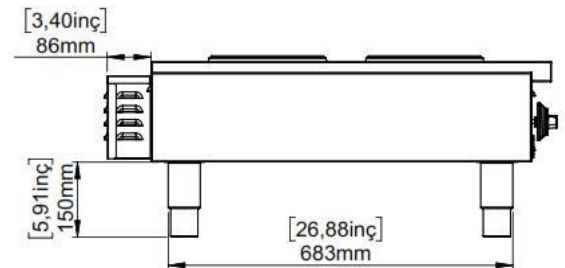

** Due to continuous product improvement, specifications are subject to change without notice.

BakeMax® / Titan Ventures International Inc.

Warehouses:

20 Caribou St, Moncton, NB E1H 0P3
 5705 Valley Belt Rd Independence, OH 44131
 1201 E 27th Terrace Pittsburg, KS 66762

Toll Free: 1-800-565-BAKE (2253)

Phone: 506-858-8990

Fax: 506- 859-6929

Email: Sales@BakeMax.com