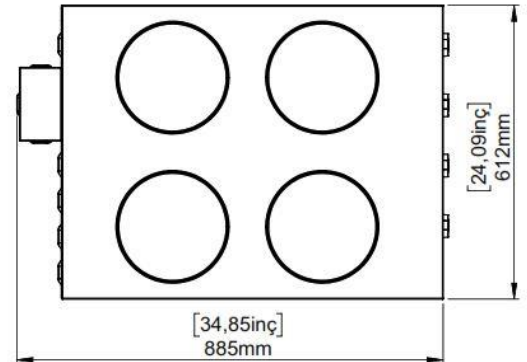

** Due to continuous product improvement, specifications are subject to change without notice.

BakeMax® / Titan Ventures International Inc.

Warehouses:

20 Caribou St, Moncton, NB E1H 0P3
 5705 Valley Belt Rd Independence, OH 44131
 1201 E 27th Terrace Pittsburg, KS 66762

Toll Free: 1-800-565-BAKE (2253)

Phone: 506-858-8990

Fax: 506- 859-6929

Email: Sales@BakeMax.com