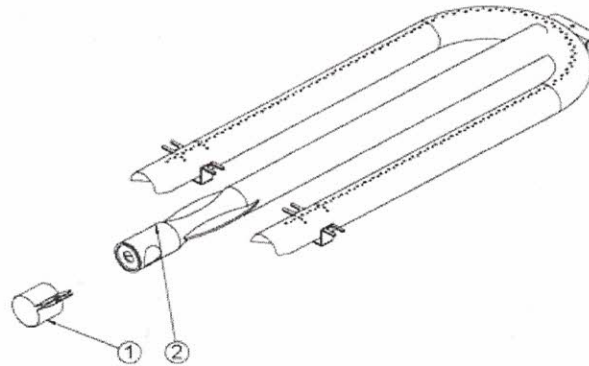

BURNER ASSEMBLY – Number 18

#	DESCRIPTION	COMPANY	MODEL	CODE
1	BURNER PCG	ALL	ALL	8.01.52.00072300
2	AIR REGULATOR	ALL	ALL	8.01.27.00000020