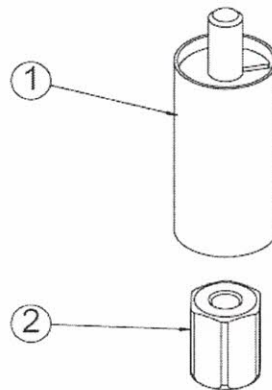

BURNER ASSEMBLY – Number 18

#	DESCRIPTION	COMPANY	MODEL	CODE
1	BURNER PCG	ALL	ALL	8.01.52.00072300
2	AIR REGULATOR	ALL	ALL	8.01.27.00000020

GAS DISTRIBUTION TUBE ASSEMBLY - Number 15

#	DESCRIPTION	COMPANY	MODEL	CODE
1	DISTRIBUTION TUBE	ALL	PCB18G-CT	8.01.53.00040300
			PCB24G-CT	8.01.52.00072700
			PCB36G-CT	8.01.52.00074600
			PCB48G-CT	8.01.52.00075000
2	GAS SECURITY VALVE	ALL	ALL	3.97.01.00000500
3	PILOT VALVE	ALL	ALL	3.97.01.00000501
3	ORIFICE GN #40 (2,49mm)	ALL	ALL	8.27.05.04826249
	ORIFICE LP #52 (1,61mm)	ALL	ALL	8.27.05.04826161
5	90 DEGREE FEMALE ELBOW	ALL	ALL	2.80.12.00003425
6	GAS ENTRY TUBE BRACKET	ALL	ALL	8.01.53.00000152
7	GAS ENTRY TUBE	ALL	ALL	8.01.52.00000784

KNOB ASSEMBLY – Number 14

#	DESCRIPTION	COMPANY	MODEL	CODE
1	ALUMINIUM KNOB PRIME	VENANCIO	ALL	8.06.18.00000500
2	NYLON BUSHING	ALL	ALL	2.80.05.00000001
3	KNOB LOCK	ALL	ALL	8.01.25.00000064

LEG ASSEMBLY – Number 9