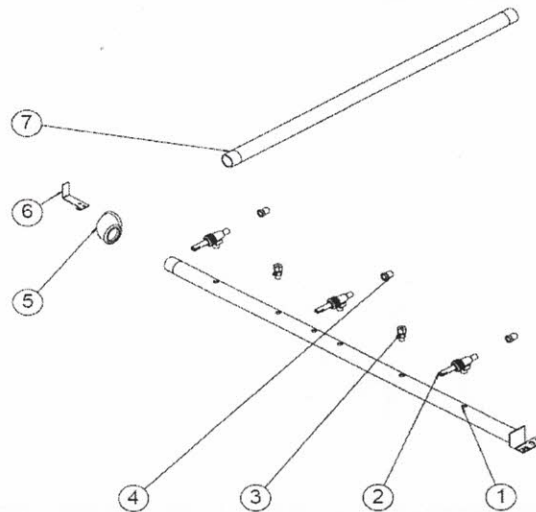

GAS DISTRIBUTION TUBE ASSEMBLY - Number 15

#	DESCRIPTION	COMPANY	MODEL	CODE
1	DISTRIBUTION TUBE	ALL	PCB18G-CT	8.01.53.00040300
			PCB24G-CT	8.01.52.00072700
			PCB36G-CT	8.01.52.00074600
			PCB48G-CT	8.01.52.00075000
2	GAS SECURITY VALVE	ALL	ALL	3.97.01.00000500
3	PILOT VALVE	ALL	ALL	3.97.01.00000501
3	ORIFICE GN #40 (2,49mm)	ALL	ALL	8.27.05.04826249
	ORIFICE LP #52 (1,61mm)	ALL	ALL	8.27.05.04826161
5	90 DEGREE FEMALE ELBOW	ALL	ALL	2.80.12.00003425
6	GAS ENTRY TUBE BRACKET	ALL	ALL	8.01.53.00000152
7	GAS ENTRY TUBE	ALL	ALL	8.01.52.00000784