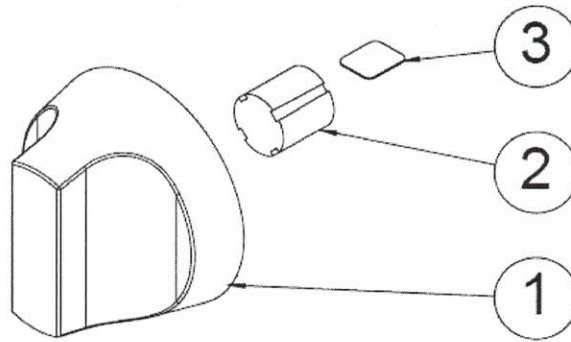

KNOB ASSEMBLY – Number 14

#	DESCRIPTION	COMPANY	MODEL	CODE
1	ALUMINIUM KNOB PRIME	VENANCIO	ALL	8.06.18.00000500
2	NYLON BUSHING	ALL	ALL	2.80.05.00000001
3	KNOB LOCK	ALL	ALL	8.01.25.00000064