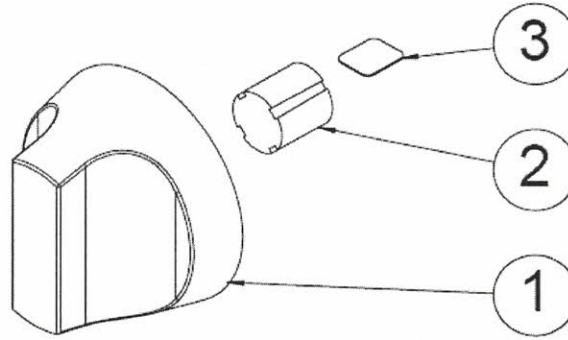

BURNER ASSEMBLY – Number 2

#	DESCRIPTION	COMPANY	MODEL	CODE
1	BURNER PCT	ALL	ALL	8.01.53.00002200
2	AIR REGULATOR	ALL	ALL	8.01.27.00000020

GAS DISTRIBUTION TUBE ASSEMBLY - Number 5

#	DESCRIPTION	COMPANY	MODEL	CODE
1	HEAD PLUG	ALL	ALL	8.02.06.00002831
2	THERMOSTAT	ALL	ALL	2.80.49.40120252
--	ABJC GAS SECURITY THERMOSTAT THERM GRIDDLE AND B1H2 THERMOCOUPLE 300MM	ALL	ALL	8.01.53.00100690
3	ORIFICE #43 (2,30mm)	ALL	ALL	8.27.05.04826230
	ORIFICE #54 (1,40mm)	ALL	ALL	8.27.05.04826140
4	DISTRIBUTION TUBE	ALL	PGT15G-CT	8.01.53.00003500
			PGT24G-CT	8.01.53.00002400
			PGT36G-CT	8.01.53.00004400
			PGT48G-CT	8.01.53.00005100
			PGT60G-CT	8.01.53.00008700
5	90 DEGREE FEMALE ELBOW	ALL	ALL	2.80.12.00003425
6	GAS ENTRY TUBE BRACKET	ALL	ALL	8.01.53.00000152
7	GAS ENTRY TUBE	ALL	ALL	8.01.53.00000053

KNOB ASSEMBLY – Number 9

#	DESCRIPTION	COMPANY	MODEL	CODE
1	ALUMINIUM KNOB PRIME	ALL	ALL	8.06.18.00000500
2	NYLON BUSHING	ALL	ALL	2.80.05.00000001
3	KNOB LOCK	ALL	ALL	8.01.25.00000064

LEG ASSEMBLY – Number 11