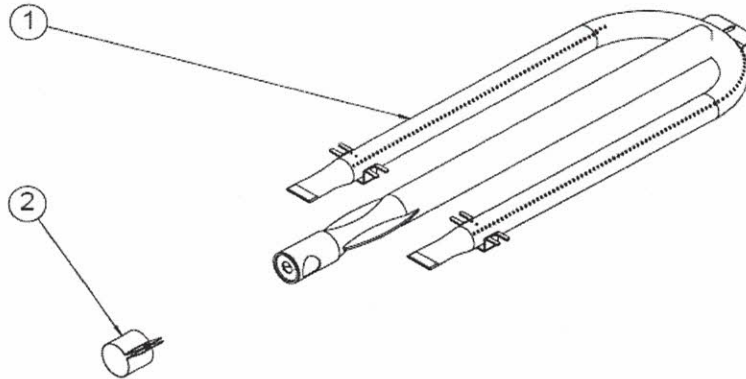

BURNER ASSEMBLY – Number 2

#	DESCRIPTION	COMPANY	MODEL	CODE
1	BURNER PCT	ALL	ALL	8.01.53.00002200
2	AIR REGULATOR	ALL	ALL	8.01.27.00000020