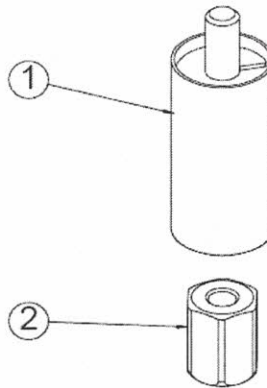

BURNER ASSEMBLY – Number 2

#	DESCRIPTION	COMPANY	MODEL	CODE
1	BURNER PCT	ALL	ALL	8.01.53.00002200
2	AIR REGULATOR	ALL	ALL	8.01.27.00000020

GAS DISTRIBUTION TUBE ASSEMBLY - Number 5

#	DESCRIPTION	COMPANY	MODEL	CODE
1	HEAD PLUG	ALL	ALL	8.02.06.00002831
2	THERMOSTAT	ALL	ALL	2.80.49.40120252
--	ABJC GAS SECURITY THERMOSTAT THERM GRIDDLE AND B1H2 THERMOCOUPLE 300MM	ALL	ALL	8.01.53.00100690
3	ORIFICE #43 (2,30mm)	ALL	ALL	8.27.05.04826230
	ORIFICE #54 (1,40mm)	ALL	ALL	8.27.05.04826140
4	DISTRIBUTION TUBE	ALL	PGT15G-CT	8.01.53.00003500
			PGT24G-CT	8.01.53.00002400
			PGT36G-CT	8.01.53.00004400
			PGT48G-CT	8.01.53.00005100
			PGT60G-CT	8.01.53.00008700
5	90 DEGREE FEMALE ELBOW	ALL	ALL	2.80.12.00003425
6	GAS ENTRY TUBE BRACKET	ALL	ALL	8.01.53.00000152
7	GAS ENTRY TUBE	ALL	ALL	8.01.53.00000053

KNOB ASSEMBLY – Number 9

#	DESCRIPTION	COMPANY	MODEL	CODE
1	ALUMINIUM KNOB PRIME	ALL	ALL	8.06.18.00000500
2	NYLON BUSHING	ALL	ALL	2.80.05.00000001
3	KNOB LOCK	ALL	ALL	8.01.25.00000064

LEG ASSEMBLY – Number 11