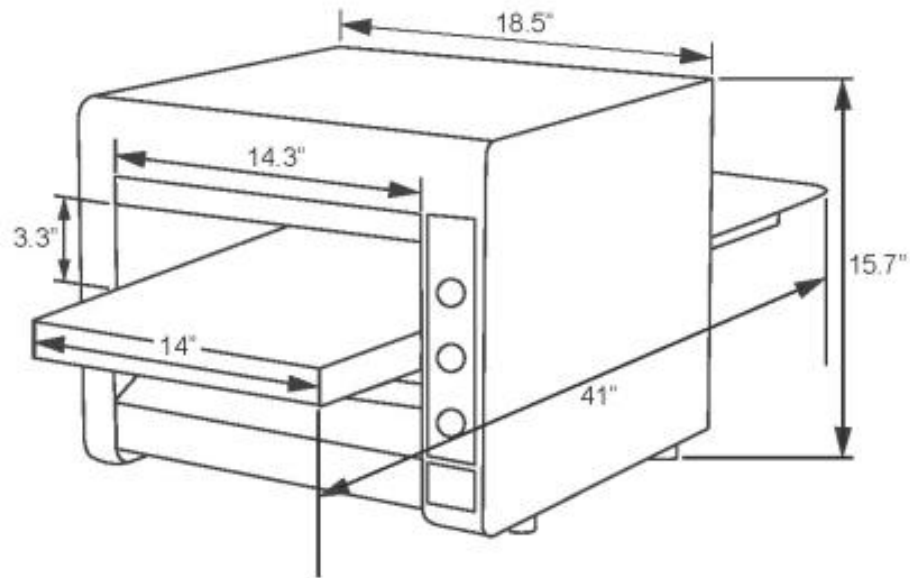

Parts Breakdown & Parts List