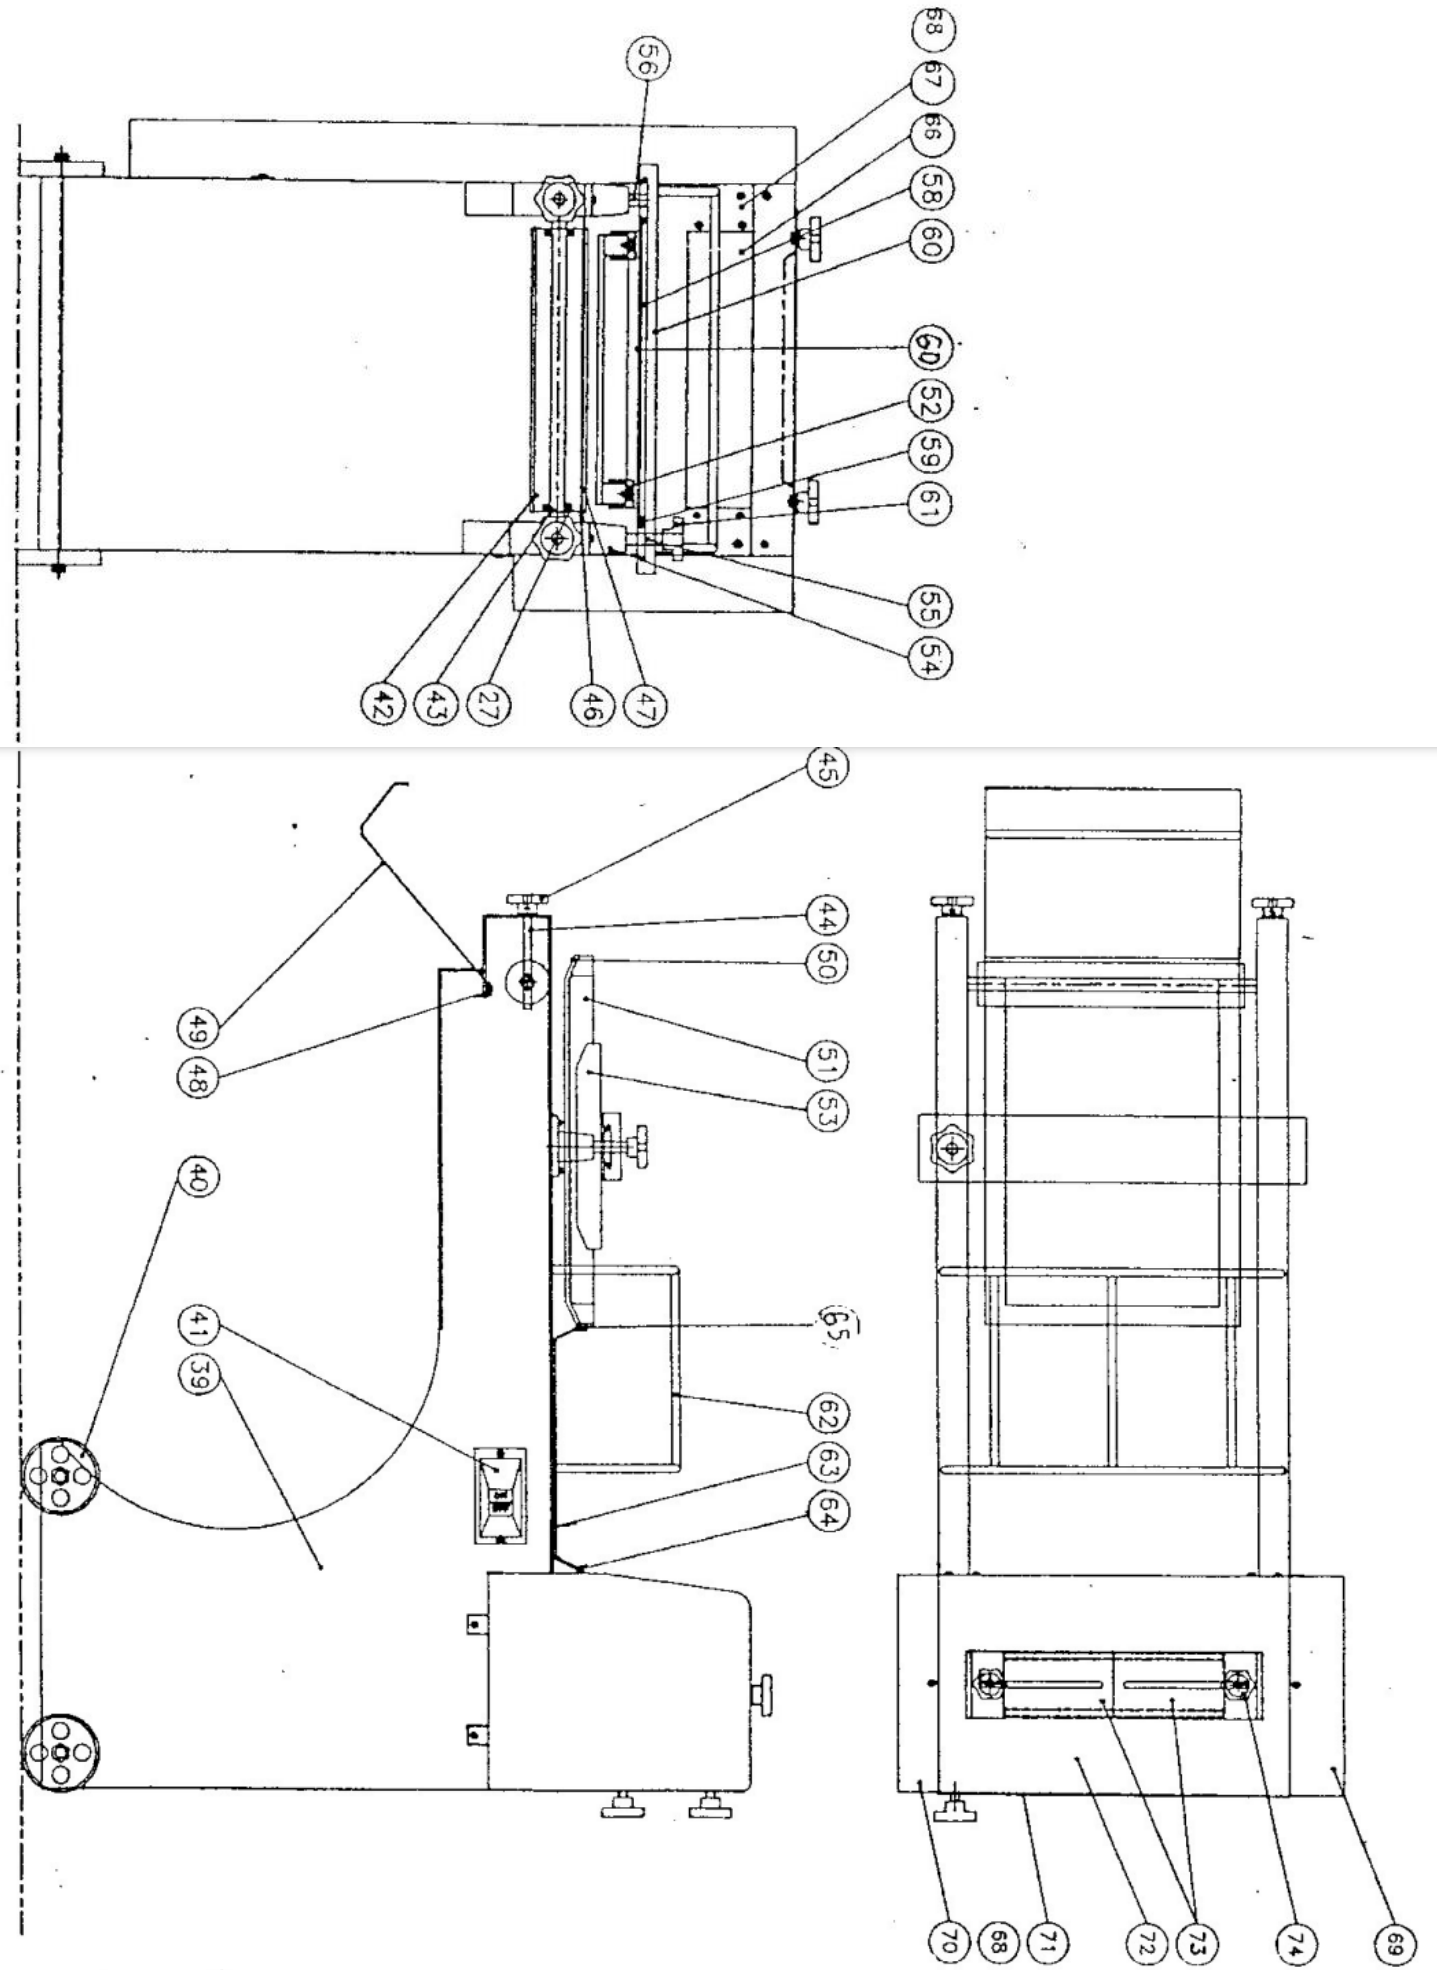

BakeMax BMMDM01 Mini Dough Moulder Parts Breakdown

C/No	DESCRIPTION	Q'TY	C/No	DESCRIPTION	Q'TY	C/No	DESCRIPTION	Q'TY
1	BRACKET	1	41	POWER	1	81	PLATE	1
2	BRACKET	1	42	POLLER	1	82	SHAFT	1
3	ROLLER	3	43	POLLER SHAFT	1	83	BLET	1
4	ROLLER	1	44	SCREW ROD	2	84	CHAIN WHEEL	1
5	BEARING	8	45	HANDLE WHEEL	2	85	PLATE	1
6	SLIDE BLOCK	2	46	BELT PLATE	1	86	WASHER	4
7	SLIDE BLOCK	2	47	BELT	1	87	PIN	6
8	SPRING	4	48	PLATE	1	88	CHAIN WHEEL	1
9	ROD	3	49	PLATE	1	89	CHAIN WHEEL	1
10	SCREW ROD	2	50	CLASS	1	90	CHAIN	1
11	CHAIN WHEEL	4	51	PLATE	1			
12	SCREW ROD	2	52	SPRING	4			
13	CHAIN	2	53	PLATE	2			
14	WIPPER	4	54	BLOCK	2			
15	SPRING	2	55	SCREW ROD	1			
16	SPRING	6	56	SCREW ROD	1			
17	BLOCK	4	57	CHAIN	1			
18	PIN	8	58	CHAIN	1			
19	CHAIN WHEEL	1	59	CHAIN WHEEL	2			
20	KEY	5	60	COVER	1			
21	CHAIN	1	61	HANDLE WHEEL	3			
22	ADJ PLATE	1	62	BRACKET	1			
23	CHAIN WHEEL	1	63	NET	1			
24	BEARING	1	64	SHAFT	1			
25	SPRING	1	65	SHAFT	1			
26	BEARING SET	2	66	CLASS	1			
27	BEARING	6	67	COVER	1			
28	CHAIN WHEEL	1	68	BELT ROLLER	1			
29	BEARING	1	69	COVER	1			
30	BEARING SHAFT	1	70	COVER	1			
31	PLATE	3	71	COVER	1			
32	CHAIN WHEEL	1	72	COVER	1			
33	CHAIN WHEEL	1	73	PLATE	2			
34	KEY	1	74	ROUND SCREW	2			
35	CHAIN WHEEL	1	75	BEARING HOUSING	2			
36	CHAIN WHEEL	1	76	SHAFT	1			
37	KEY	1	77	BELT PULLEY	1			
38	CHAIN	1	78	KEY	1			
39	BASE	1	79	MOTOR	1			
40	WHEEL	4	80	PULLEY	1			

BakeMax BMMDM01 Mini Dough Moulder Parts Breakdown

BakeMax BMMDM01 Mini Dough Moulder Parts Breakdown

BakeMax BMMDM01 Mini Dough Moulder Parts Breakdown