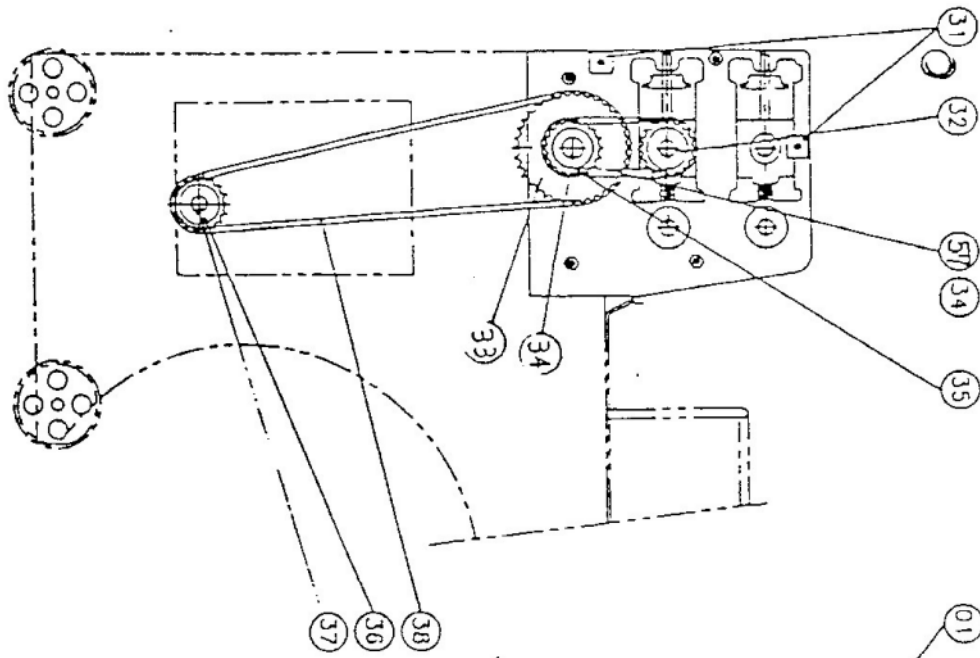

BakeMax BMMDM01 Mini Dough Moulder Parts Breakdown

C/No	DESCRIPTION	Q'TY	C/No	DESCRIPTION	Q'TY	C/No	DESCRIPTION	Q'TY
1	BRACKET	1	41	POWER	1	81	PLATE	1
2	BRACKET	1	42	POLLER	1	82	SHAFT	1
3	ROLLER	3	43	POLLER SHAFT	1	83	BLET	1
4	ROLLER	1	44	SCREW ROD	2	84	CHAIN WHEEL	1
5	BEARING	8	45	HANDLE WHEEL	2	85	PLATE	1
6	SLIDE BLOCK	2	46	BELT PLATE	1	86	WASHER	4
7	SLIDE BLOCK	2	47	BELT	1	87	PIN	6
8	SPRING	4	48	PLATE	1	88	CHAIN WHEEL	1
9	ROD	3	49	PLATE	1	89	CHAIN WHEEL	1
10	SCREW ROD	2	50	CLASS	1	90	CHAIN	1
11	CHAIN WHEEL	4	51	PLATE	1			
12	SCREW ROD	2	52	SPRING	4			
13	CHAIN	2	53	PLATE	2			
14	WIPPER	4	54	BLOCK	2			
15	SPRING	2	55	SCREW ROD	1			
16	SPRING	6	56	SCREW ROD	1			
17	BLOCK	4	57	CHAIN	1			
18	PIN	8	58	CHAIN	1			
19	CHAIN WHEEL	1	59	CHAIN WHEEL	2			
20	KEY	5	60	COVER	1			
21	CHAIN	1	61	HANDLE WHEEL	3			
22	ADJ PLATE	1	62	BRACKET	1			
23	CHAIN WHEEL	1	63	NET	1			
24	BEARING	1	64	SHAFT	1			
25	SPRING	1	65	SHAFT	1			
26	BEARING SET	2	66	CLASS	1			
27	BEARING	6	67	COVER	1			
28	CHAIN WHEEL	1	68	BELT ROLLER	1			
29	BEARING	1	69	COVER	1			
30	BEARING SHAFT	1	70	COVER	1			
31	PLATE	3	71	COVER	1			
32	CHAIN WHEEL	1	72	COVER	1			
33	CHAIN WHEEL	1	73	PLATE	2			
34	KEY	1	74	ROUND SCREW	2			
35	CHAIN WHEEL	1	75	BEARING HOUSING	2			
36	CHAIN WHEEL	1	76	SHAFT	1			
37	KEY	1	77	BELT PULLEY	1			
38	CHAIN	1	78	KEY	1			
39	BASE	1	79	MOTOR	1			
40	WHEEL	4	80	PULLEY	1			

BakeMax BMMDM01 Mini Dough Moulder Parts Breakdown

BakeMax BMMDM01 Mini Dough Moulder Parts Breakdown

BakeMax BMMDM01 Mini Dough Moulder Parts Breakdown