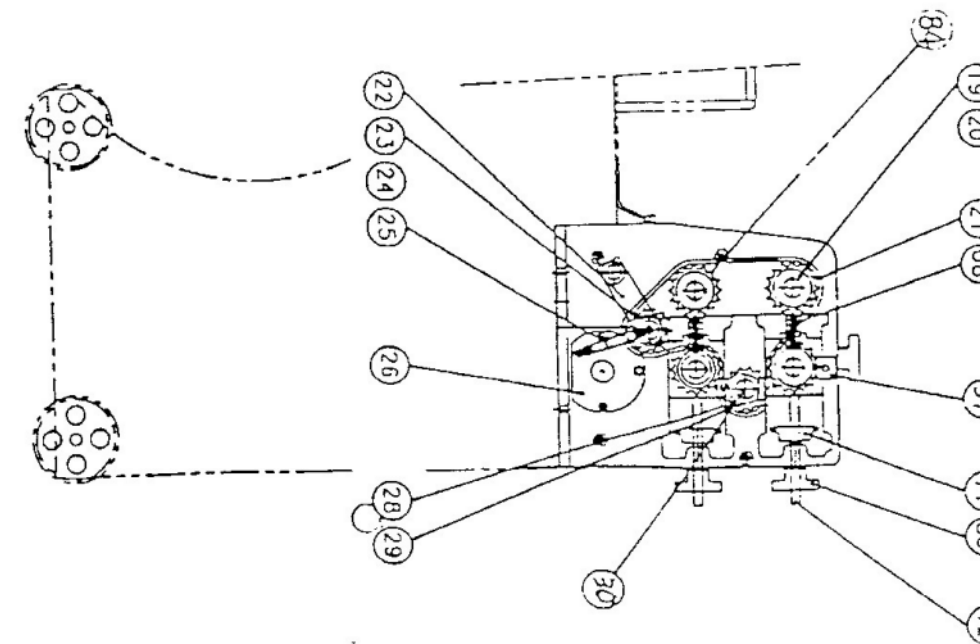

BakeMax BMMDM01 Mini Dough Moulder Parts Breakdown

C/No	DESCRIPTION	Q'TY	C/No	DESCRIPTION	Q'TY	C/No	DESCRIPTION	Q'TY
1	BRACKET	1	41	POWER	1	81	PLATE	1
2	BRACKET	1	42	POLLER	1	82	SHAFT	1
3	ROLLER	3	43	POLLER SHAFT	1	83	BLET	1
4	ROLLER	1	44	SCREW ROD	2	84	CHAIN WHEEL	1
5	BEARING	8	45	HANDLE WHEEL	2	85	PLATE	1
6	SLIDE BLOCK	2	46	BELT PLATE	1	86	WASHER	4
7	SLIDE BLOCK	2	47	BELT	1	87	PIN	6
8	SPRING	4	48	PLATE	1	88	CHAIN WHEEL	1
9	ROD	3	49	PLATE	1	89	CHAIN WHEEL	1
10	SCREW ROD	2	50	CLASS	1	90	CHAIN	1
11	CHAIN WHEEL	4	51	PLATE	1			
12	SCREW ROD	2	52	SPRING	4			
13	CHAIN	2	53	PLATE	2			
14	WIPPER	4	54	BLOCK	2			
15	SPRING	2	55	SCREW ROD	1			
16	SPRING	6	56	SCREW ROD	1			
17	BLOCK	4	57	CHAIN	1			
18	PIN	8	58	CHAIN	1			
19	CHAIN WHEEL	1	59	CHAIN WHEEL	2			
20	KEY	5	60	COVER	1			
21	CHAIN	1	61	HANDLE WHEEL	3			
22	ADJ PLATE	1	62	BRACKET	1			
23	CHAIN WHEEL	1	63	NET	1			
24	BEARING	1	64	SHAFT	1			
25	SPRING	1	65	SHAFT	1			
26	BEARING SET	2	66	CLASS	1			
27	BEARING	6	67	COVER	1			
28	CHAIN WHEEL	1	68	BELT ROLLER	1			
29	BEARING	1	69	COVER	1			
30	BEARING SHAFT	1	70	COVER	1			
31	PLATE	3	71	COVER	1			
32	CHAIN WHEEL	1	72	COVER	1			
33	CHAIN WHEEL	1	73	PLATE	2			
34	KEY	1	74	ROUND SCREW	2			
35	CHAIN WHEEL	1	75	BEARING HOUSING	2			
36	CHAIN WHEEL	1	76	SHAFT	1			
37	KEY	1	77	BELT PULLEY	1			
38	CHAIN	1	78	KEY	1			
39	BASE	1	79	MOTOR	1			
40	WHEEL	4	80	PULLEY	1			

BakeMax BMMDM01 Mini Dough Moulder Parts Breakdown

BakeMax BMMDM01 Mini Dough Moulder Parts Breakdown

BakeMax BMMDM01 Mini Dough Moulder Parts Breakdown