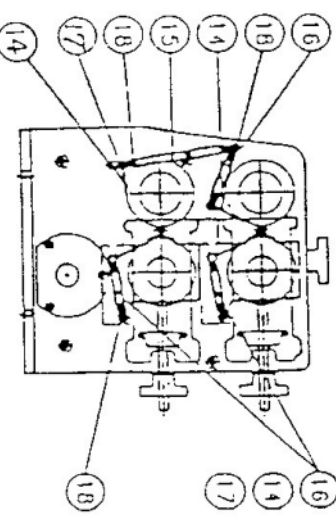

BakeMax BMMDM01 Mini Dough Moulder Parts Breakdown

C/No	DESCRIPTION	Q'TY	C/No	DESCRIPTION	Q'TY	C/No	DESCRIPTION	Q'TY
1	BRACKET	1	41	POWER	1	81	PLATE	1
2	BRACKET	1	42	POLLER	1	82	SHAFT	1
3	ROLLER	3	43	POLLER SHAFT	1	83	BLET	1
4	ROLLER	1	44	SCREW ROD	2	84	CHAIN WHEEL	1
5	BEARING	8	45	HANDLE WHEEL	2	85	PLATE	1
6	SLIDE BLOCK	2	46	BELT PLATE	1	86	WASHER	4
7	SLIDE BLOCK	2	47	BELT	1	87	PIN	6
8	SPRING	4	48	PLATE	1	88	CHAIN WHEEL	1
9	ROD	3	49	PLATE	1	89	CHAIN WHEEL	1
10	SCREW ROD	2	50	CLASS	1	90	CHAIN	1
11	CHAIN WHEEL	4	51	PLATE	1			
12	SCREW ROD	2	52	SPRING	4			
13	CHAIN	2	53	PLATE	2			
14	WIPPER	4	54	BLOCK	2			
15	SPRING	2	55	SCREW ROD	1			
16	SPRING	6	56	SCREW ROD	1			
17	BLOCK	4	57	CHAIN	1			
18	PIN	8	58	CHAIN	1			
19	CHAIN WHEEL	1	59	CHAIN WHEEL	2			
20	KEY	5	60	COVER	1			
21	CHAIN	1	61	HANDLE WHEEL	3			
22	ADJ PLATE	1	62	BRACKET	1			
23	CHAIN WHEEL	1	63	NET	1			
24	BEARING	1	64	SHAFT	1			
25	SPRING	1	65	SHAFT	1			
26	BEARING SET	2	66	CLASS	1			
27	BEARING	6	67	COVER	1			
28	CHAIN WHEEL	1	68	BELT ROLLER	1			
29	BEARING	1	69	COVER	1			
30	BEARING SHAFT	1	70	COVER	1			
31	PLATE	3	71	COVER	1			
32	CHAIN WHEEL	1	72	COVER	1			
33	CHAIN WHEEL	1	73	PLATE	2			
34	KEY	1	74	ROUND SCREW	2			
35	CHAIN WHEEL	1	75	BEARING HOUSING	2			
36	CHAIN WHEEL	1	76	SHAFT	1			
37	KEY	1	77	BELT PULLEY	1			
38	CHAIN	1	78	KEY	1			
39	BASE	1	79	MOTOR	1			
40	WHEEL	4	80	PULLEY	1			

BakeMax BMMDM01 Mini Dough Moulder Parts Breakdown

BakeMax BMMDM01 Mini Dough Moulder Parts Breakdown

BakeMax BMMDM01 Mini Dough Moulder Parts Breakdown