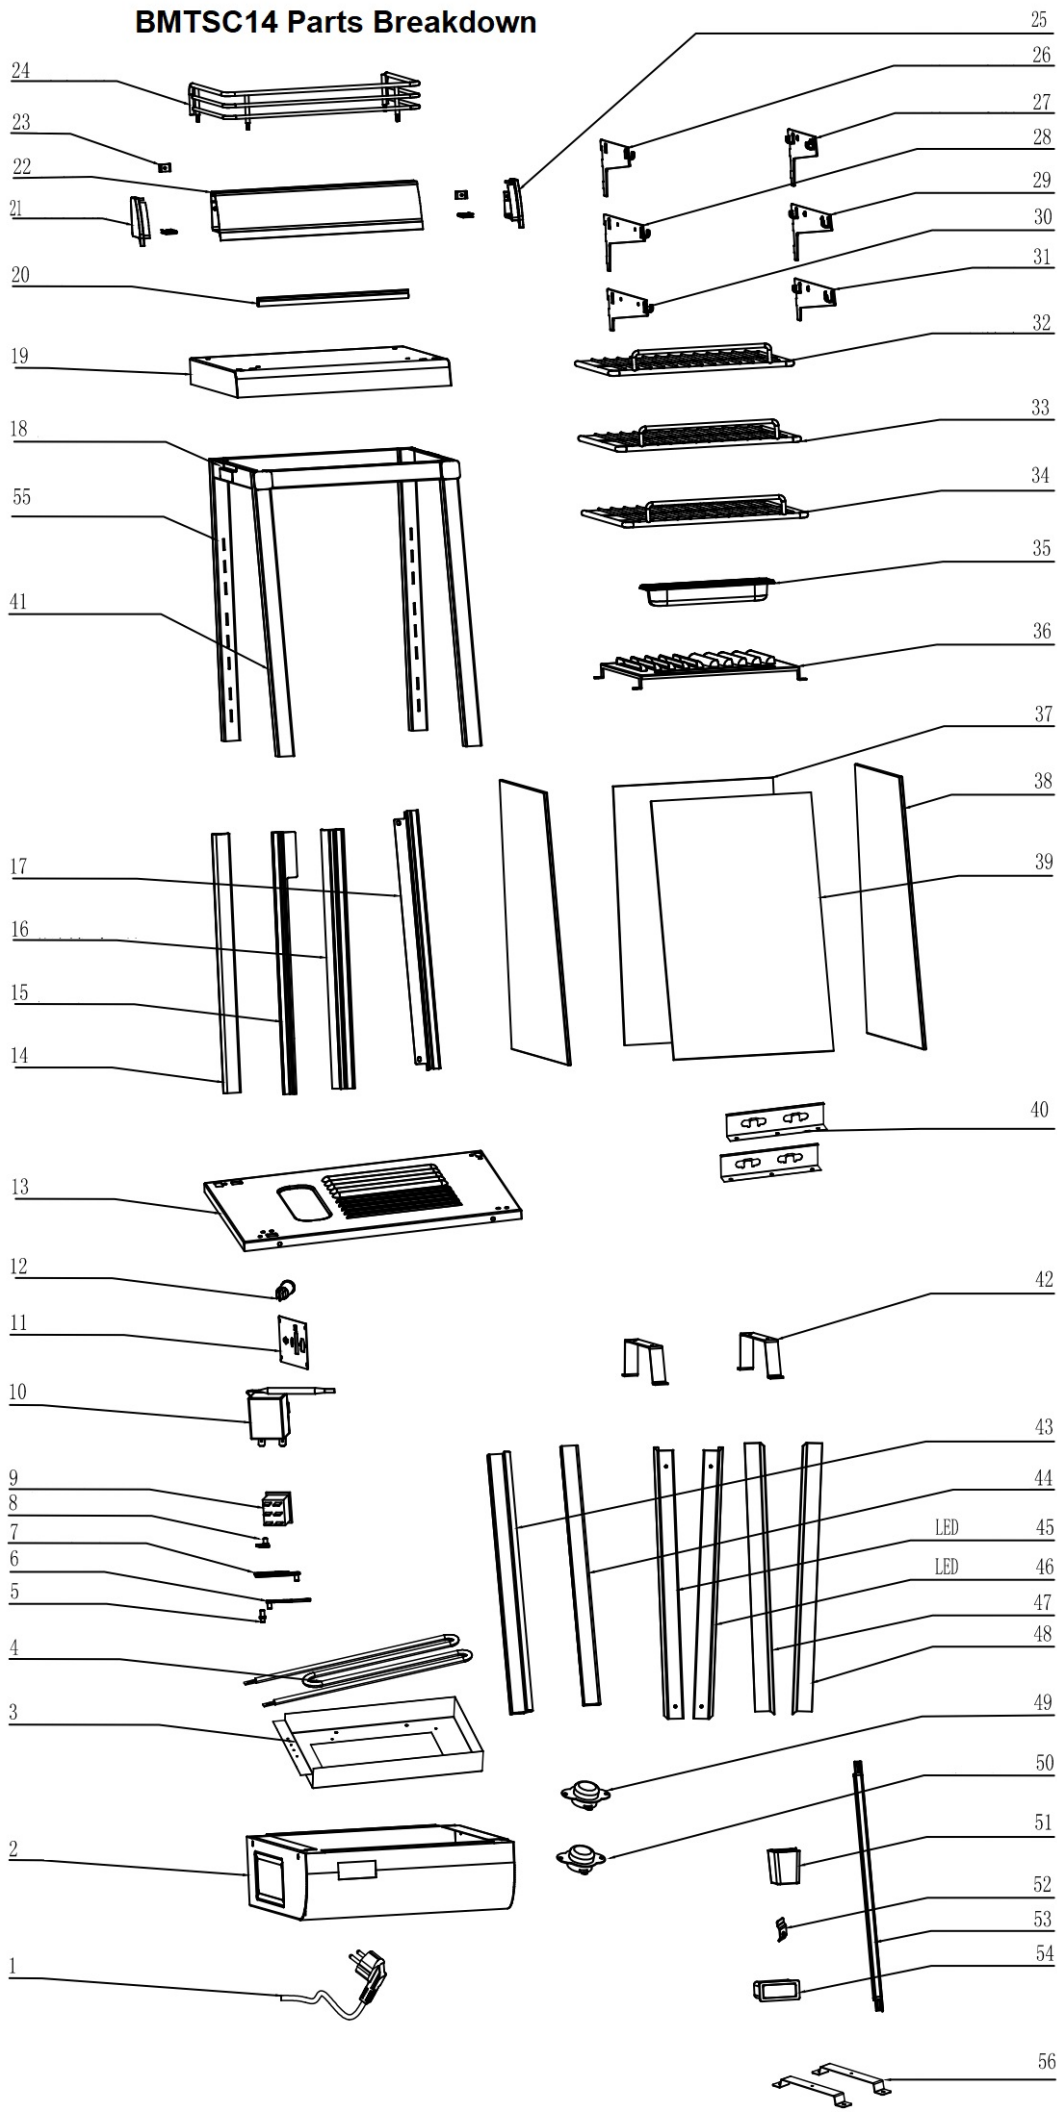

BMTSC14 Parts Breakdown

56	Heater brace
55	The rear tube
54	Temperature display
53	LED lighting
52	Glass clamp
51	Feet
50	Thermostat 150
49	Thermostat 125
48	Transparent Lamp cover(Left)
47	Transparent Lamp cover(Right)
46	Lamp holder(Right)
45	Lamp holder(Left)
44	Front door knob(right)
43	Front door knob(left)
42	Bracket for heater
41	In front of the tube
40	Heating tube plate
39	Front door glass
38	Side glass
37	Back door glass
36	Ventilated board
35	Water tank
34	Upper shelf
33	Middle shelf
32	Bottom shelf
31	Bottom shelf bracket(Right)
30	Bottom shelf bracket(Left)
29	Middle shelf bracket(Right)
28	Middle shelf bracket(Left)
27	Upper shelf bracket(Right)
26	Upper shelf bracket(Left)
25	Side cover(Right)
24	Wire fence
23	Nut
22	Advertisement light box
21	Side cover(Left)
20	LED lights
19	Top Cover
18	Cabinet frame
17	Front door frame
16	Back door knob(Right)
15	Back door frame
14	Back door knob(left)
13	Bottom panel
12	indicator light
11	Control panel
10	Temperature controller
9	Switch
8	Bottom hinge(Front)
7	Upper hinge(Front)
6	Upper hinge(Back)
5	Door pin
4	Heater element
3	Tray for heater
2	Base
1	Power cord
#	Part Description