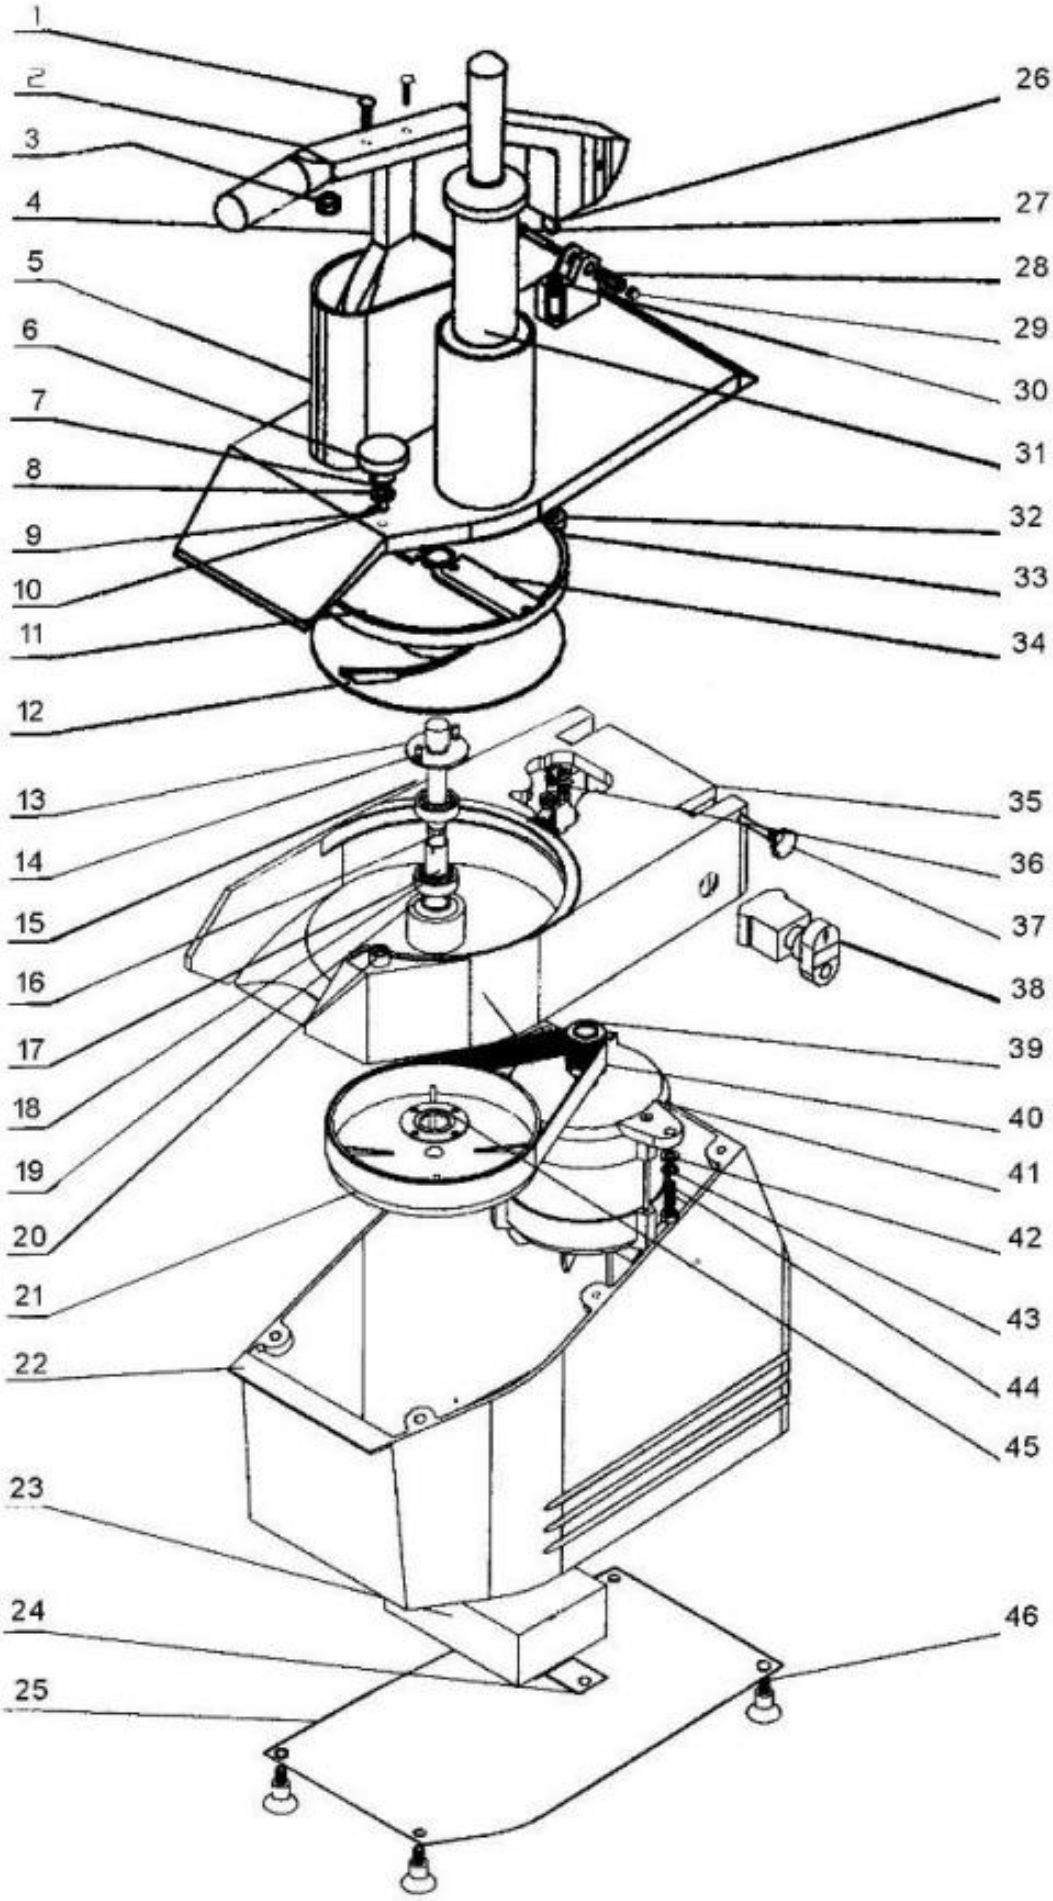

## BMVC001 Vegetable Cutter Parts Breakdown

| No.     | Part Name                    |
|---------|------------------------------|
| 300-001 | Bolt                         |
| 300-002 | Handlebar                    |
| 300-003 | Nylon gasket                 |
| 300-004 | Pressing piece               |
| 300-005 | Input body                   |
| 300-006 | Anchor knob                  |
| 300-007 | Spring                       |
| 300-008 | Gasket                       |
| 300-009 | Pin                          |
| 300-010 | Anchor spindle               |
| 300-011 | Knife disc                   |
| 300-012 | Drain disc                   |
| 300-013 | Anchor board                 |
| 300-014 | Pin                          |
| 300-015 | Oil envelope                 |
| 300-016 | Central spindle              |
| 300-017 | Isolated sheath              |
| 300-018 | Gear                         |
| 300-019 | Block circle                 |
| 300-020 | Anchor sheath                |
| 300-021 | Belt wheel                   |
| 300-022 | Seat of body                 |
| 300-023 | Electric box                 |
| 300-024 | Bottom board of electric box |
| 300-025 | Bottom board of body         |
| 300-026 | Magnet steel                 |
| 300-027 | Umbrella bolt                |
| 300-028 | Steel sheath                 |
| 300-029 | Nut                          |
| 300-030 | Adjusting bolt               |
| 300-031 | Plastic pressing stick       |
| 300-032 | Seat of magnet               |
| 300-033 | Magnet steel                 |
| 300-034 | Knife                        |
| 300-035 | Body                         |
| 300-036 | Microswitch                  |
| 300-037 | Waved bolt                   |
| 300-038 | Switch                       |
| 300-039 | Strapped wheel               |
| 300-040 | Belt                         |
| 300-041 | Motor                        |
| 300-042 | Gasket                       |
| 300-043 | Gasket                       |
| 300-044 | Bolt                         |
| 300-045 | Gear cover                   |
| 300-046 | Bolt                         |